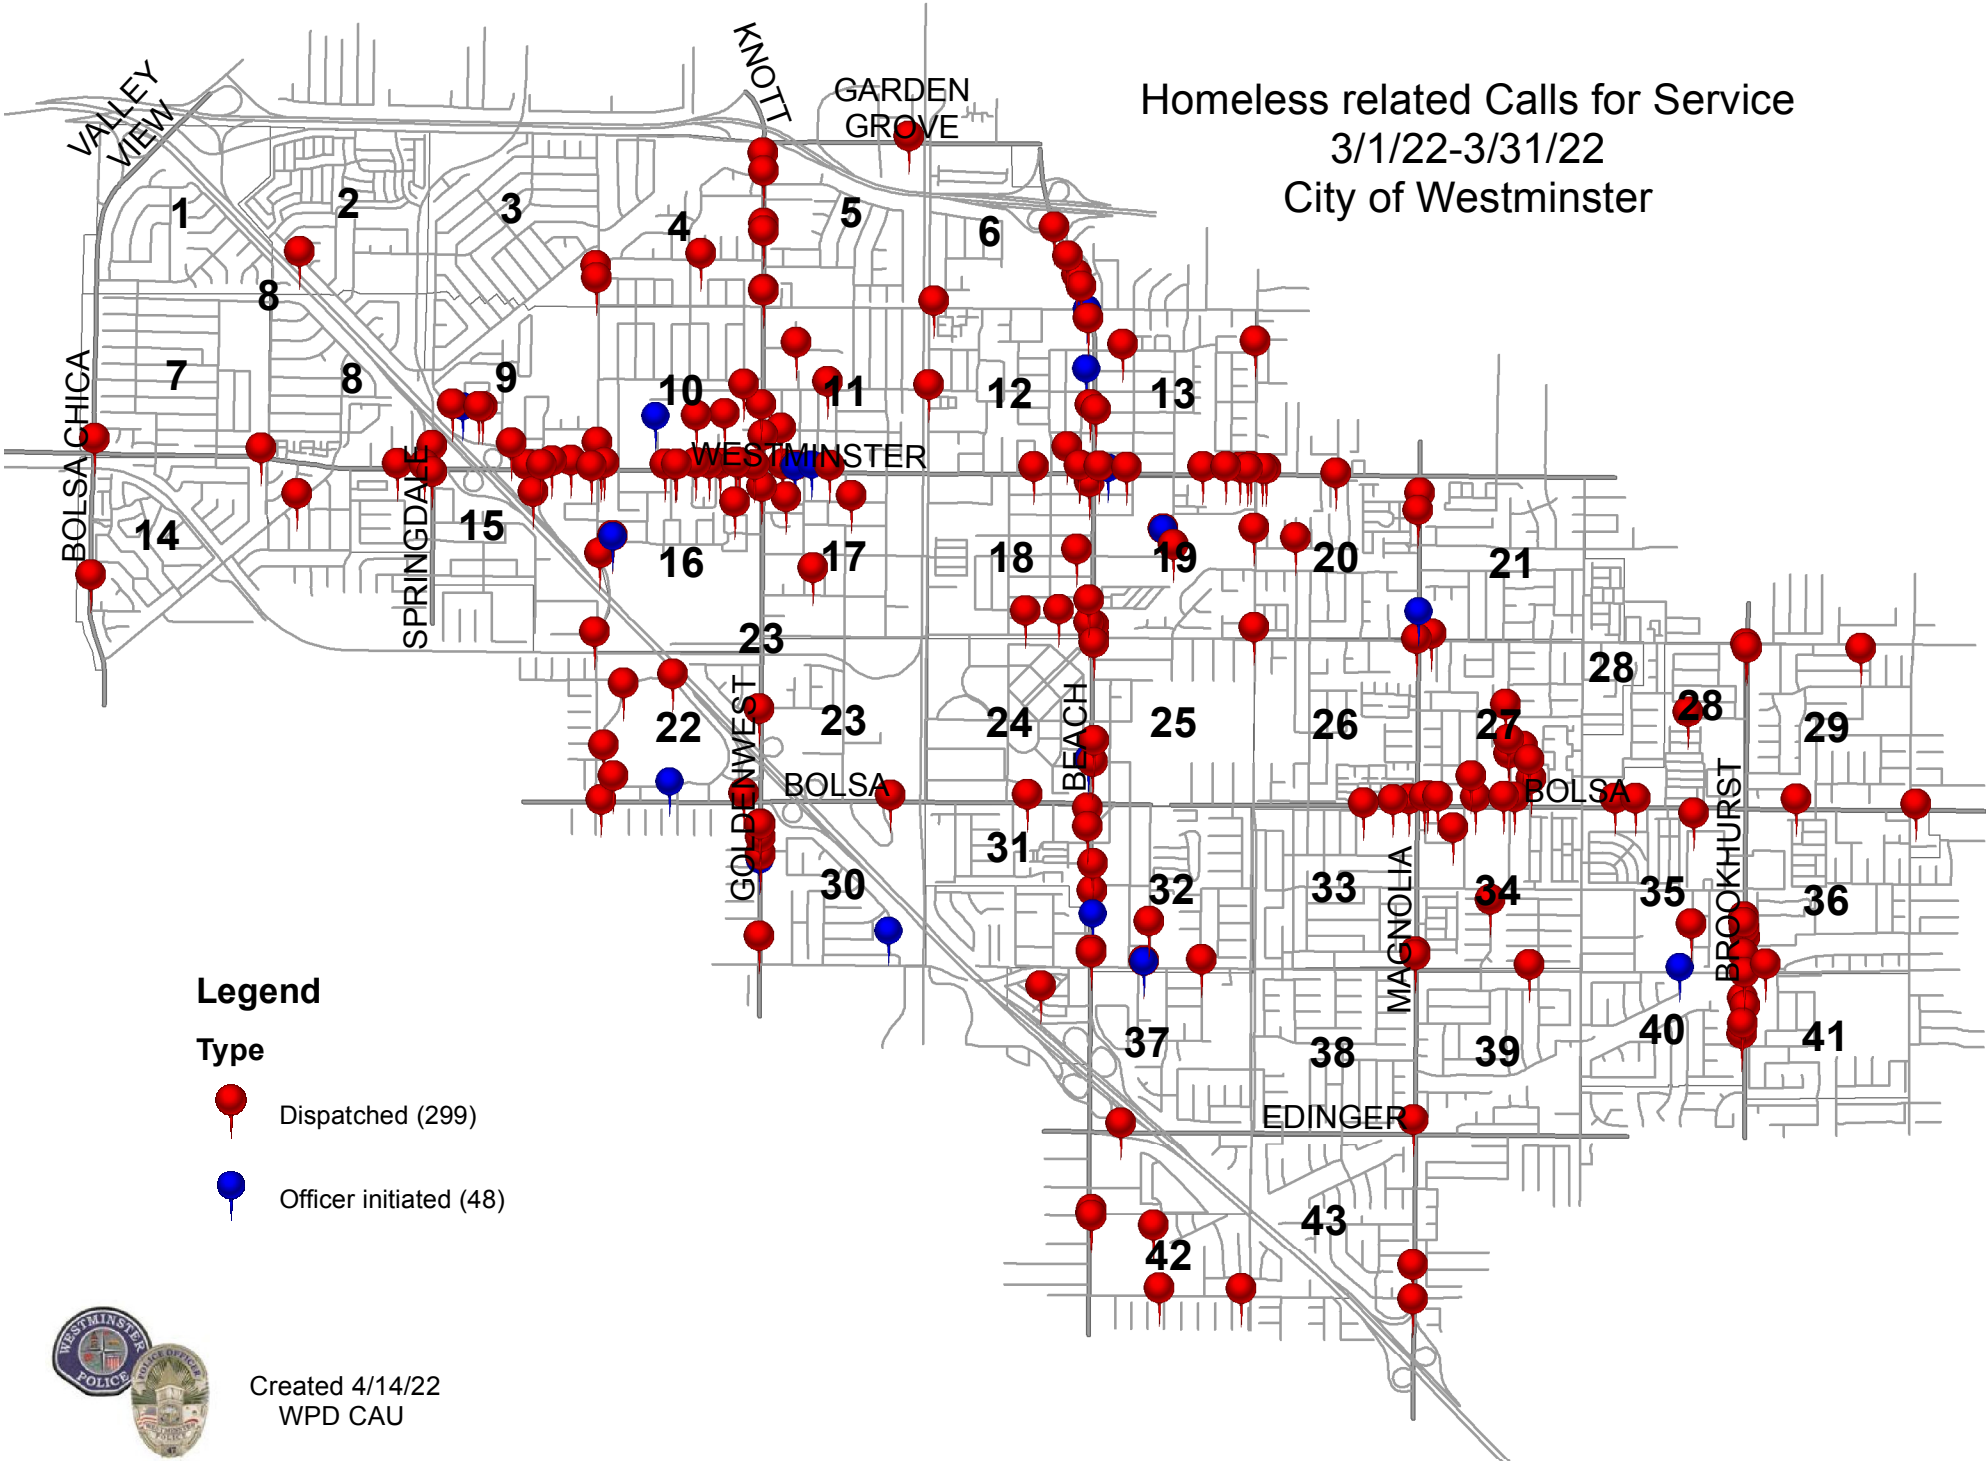

Homeless related Calls for Service 3/1/22-3/31/22 City of Westminster

Legend

Type

-  Dispatched (299)
-  Officer initiated (48)

Created 4/14/22
WPD CAU