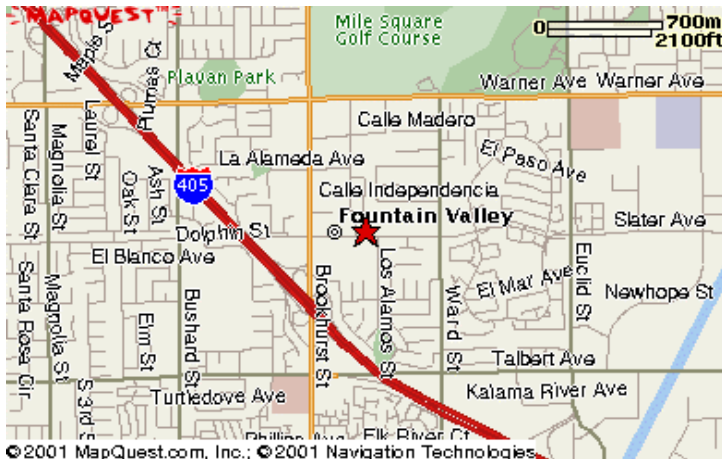

ANIMAL SHELTER
 561 The City Drive
 Orange, CA
 (714) 834-6848

HUNTINGTON BEACH POLICE DEPARTMENT
 2000 Main Street
 Huntington Beach, CA 92648
 (714) 960-8811

FOUNTAIN VALLEY POLICE DEPARTMENT
 10200 Slater Avenue
 Fountain Valley, CA 92708
 (714) 593-4485

STANTON POLICE DEPARTMENT
 11100 Cedar St
 Stanton, CA 90680
 (714) 891-2481

GARDEN GROVE POLICE DEPARTMENT
 11301 Acacia Parkway
 Garden Grove, CA 92642
 (714) 741-5707

OCSO
 550 N. Flower Street
 Santa Ana, Ca 92702
 (714) 647-7000