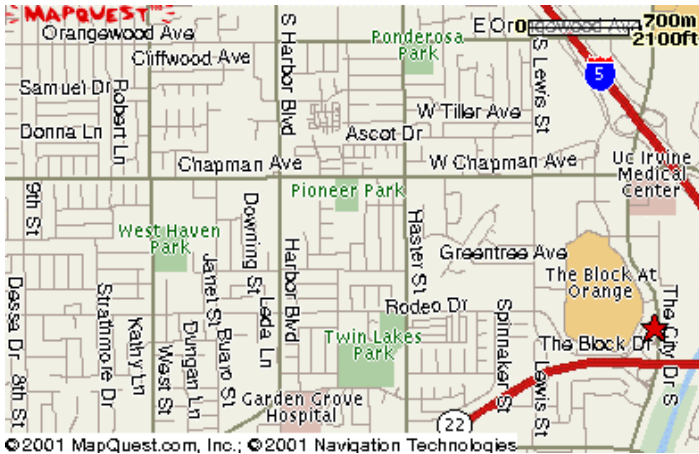

ANIMAL SHELTER
 561 The City Drive
 Orange, CA
 (714) 834-6848

HUNTINGTON BEACH POLICE DEPARTMENT
 2000 Main Street
 Huntington Beach, CA 92648
 (714) 960-8811

FOUNTAIN VALLEY POLICE DEPARTMENT
 10200 Slater Avenue
 Fountain Valley, CA 92708
 (714) 593-4485

STANTON POLICE DEPARTMENT
 11100 Cedar St
 Stanton, CA 90680
 (714) 891-2481

GARDEN GROVE POLICE DEPARTMENT
 11301 Acacia Parkway
 Garden Grove, CA 92642
 (714) 741-5707

OCSO
 550 N. Flower Street
 Santa Ana, Ca 92702
 (714) 647-7000