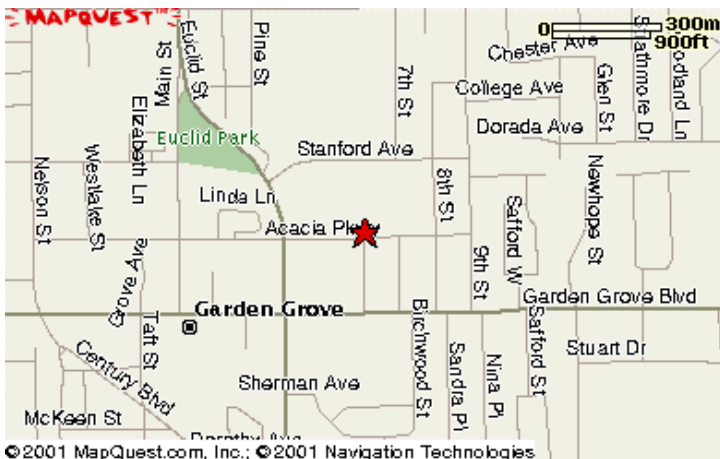

STANTON POLICE DEPARTMENT
 11100 Cedar St
 Stanton, CA 90680
 (714) 891-2481

GARDEN GROVE POLICE DEPARTMENT
 11301 Acacia Parkway
 Garden Grove, CA 92642
 (714) 741-5707

OCSO
 550 N. Flower Street
 Santa Ana, Ca 92702
 (714) 647-7000