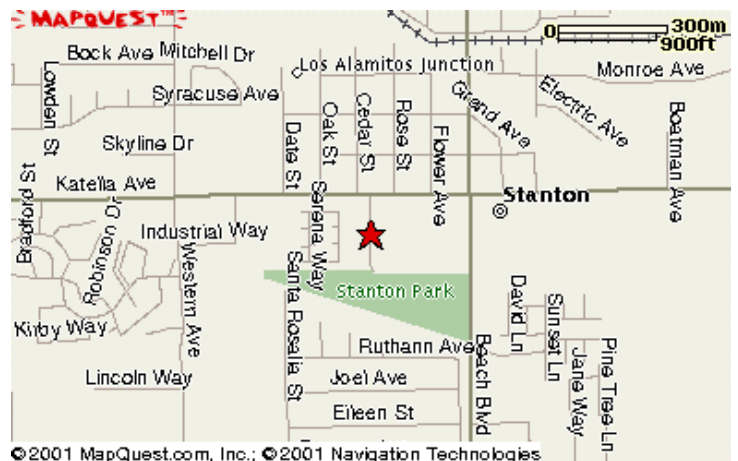

STANTON POLICE DEPARTMENT
 11100 Cedar St
 Stanton, CA 90680
 (714) 891-2481

GARDEN GROVE POLICE DEPARTMENT
 11301 Acacia Parkway
 Garden Grove, CA 92642
 (714) 741-5707

OCSO
 550 N. Flower Street
 Santa Ana, Ca 92702
 (714) 647-7000