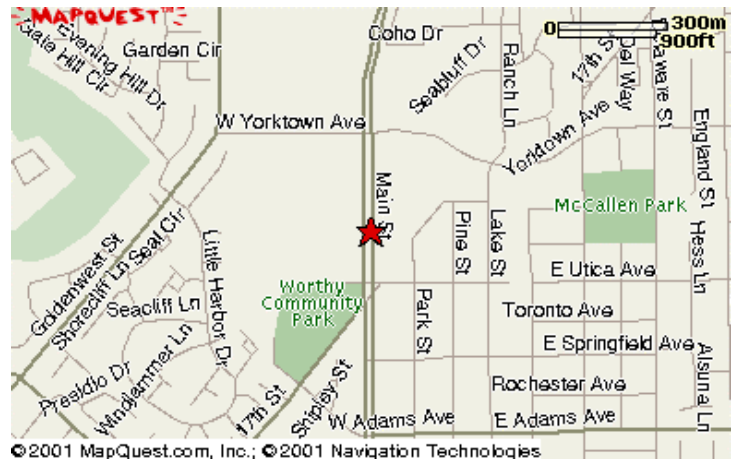

HUNTINGTON BEACH POLICE DEPARTMENT
2000 Main Street
Huntington Beach, CA 92648
(714) 960-8811